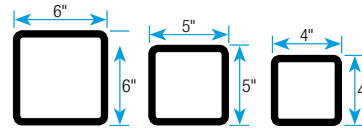

square posts for vinyl railing:

Vinyl blank posts available in
4"x4": 38", 44", 48", 51-1/2", 107"
5"x5": 68", 107"
6"x6": 120"

newel caps for vinyl railing:

The newel post and caps create a more traditional look on your EverNew railing. Available for white 3' styles only.

newel posts for vinyl railing:

Blank newel posts available in 4"x4": 38" and 44".

Please check the product catalog for color and style availability.

Decorative post caps:

Solar post caps:

(decorative and solar caps fit both 4"x4" and 5"x5" posts)

Solar wedges: